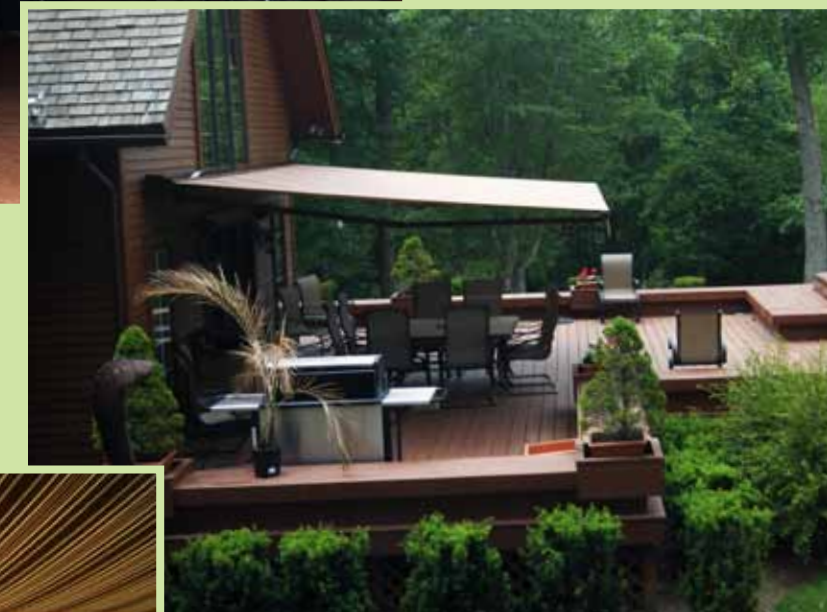

You're justifiably proud of your home, a place that is both beautiful and comfortable. After all, you work hard and this oasis is where you spend most of your leisure time. You want it to be as special as possible. NuImage Retractable Awnings are the ideal compliment to your home. Whether you want to make a bold fashion statement with our attractive stripe patterns or have your awning quietly blend in with the colors of your home, we have the fabric to match. NuImage offers more than 200 beautiful fabric patterns for you to choose from so you are sure to find the ideal awning to compliment your style.

Stay Cool...

Features

Decorative end cap covers

Available in more than 200 beautiful acrylic fabric patterns and colors

7-Pin Adjustable Shoulders shoulder

All arms have a stainless steel chain tension system for maximum durability.

Our unique front bar designs accent the framing detail of the awning or fabric wrap it for a clean look.

*Important Note: Retractable awnings are designed for sun protection only. Warranties will not cover damage caused by adverse weather conditions such as wind, rain, snow or sleet.