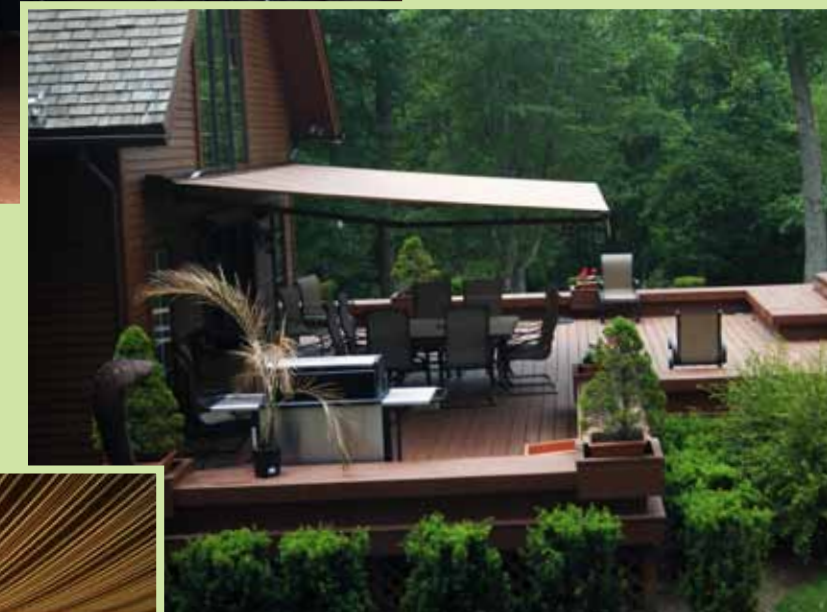

*Get Out
Of The Sun!*

*Model
7700*

Our awnings are designed to be self-supporting so you can enjoy your view without looking at unattractive poles or supports. When your awning is open it's attractive look makes a stunning statement, and when you don't need it, your awning can be easily retracted to blend with your home's exterior. We know that when it comes to your home, looks definitely count. That's why a NuImage Retractable Awning is the only choice.

You're justifiably proud of your home, a place that is both beautiful and comfortable. After all, you work hard and this oasis is where you spend most of your leisure time. You want it to be as special as possible. NuImage Retractable Awnings are the ideal compliment to your home. Whether you want to make a bold fashion statement with our attractive stripe patterns or have your awning quietly blend in with the colors of your home, we have the fabric to match. NuImage offers more than 200 beautiful fabric patterns for you to choose from so you are sure to find the ideal awning to compliment your style.

Stay Cool...

Features

Decorative end cap covers

Available in more than 200 beautiful acrylic fabric patterns and colors

7-Pin Adjustable Shoulders shoulder

All arms have a stainless steel chain tension system for maximum durability.

NuImage Welded
Fabric Seam

Others Stitched
Fabric Seam

7700 has a sleek front bar that may be fabric wrapped or unwrapped.

The durable extruded shoulder offers 7 pitch selections, making your desired awning angle easy to achieve.